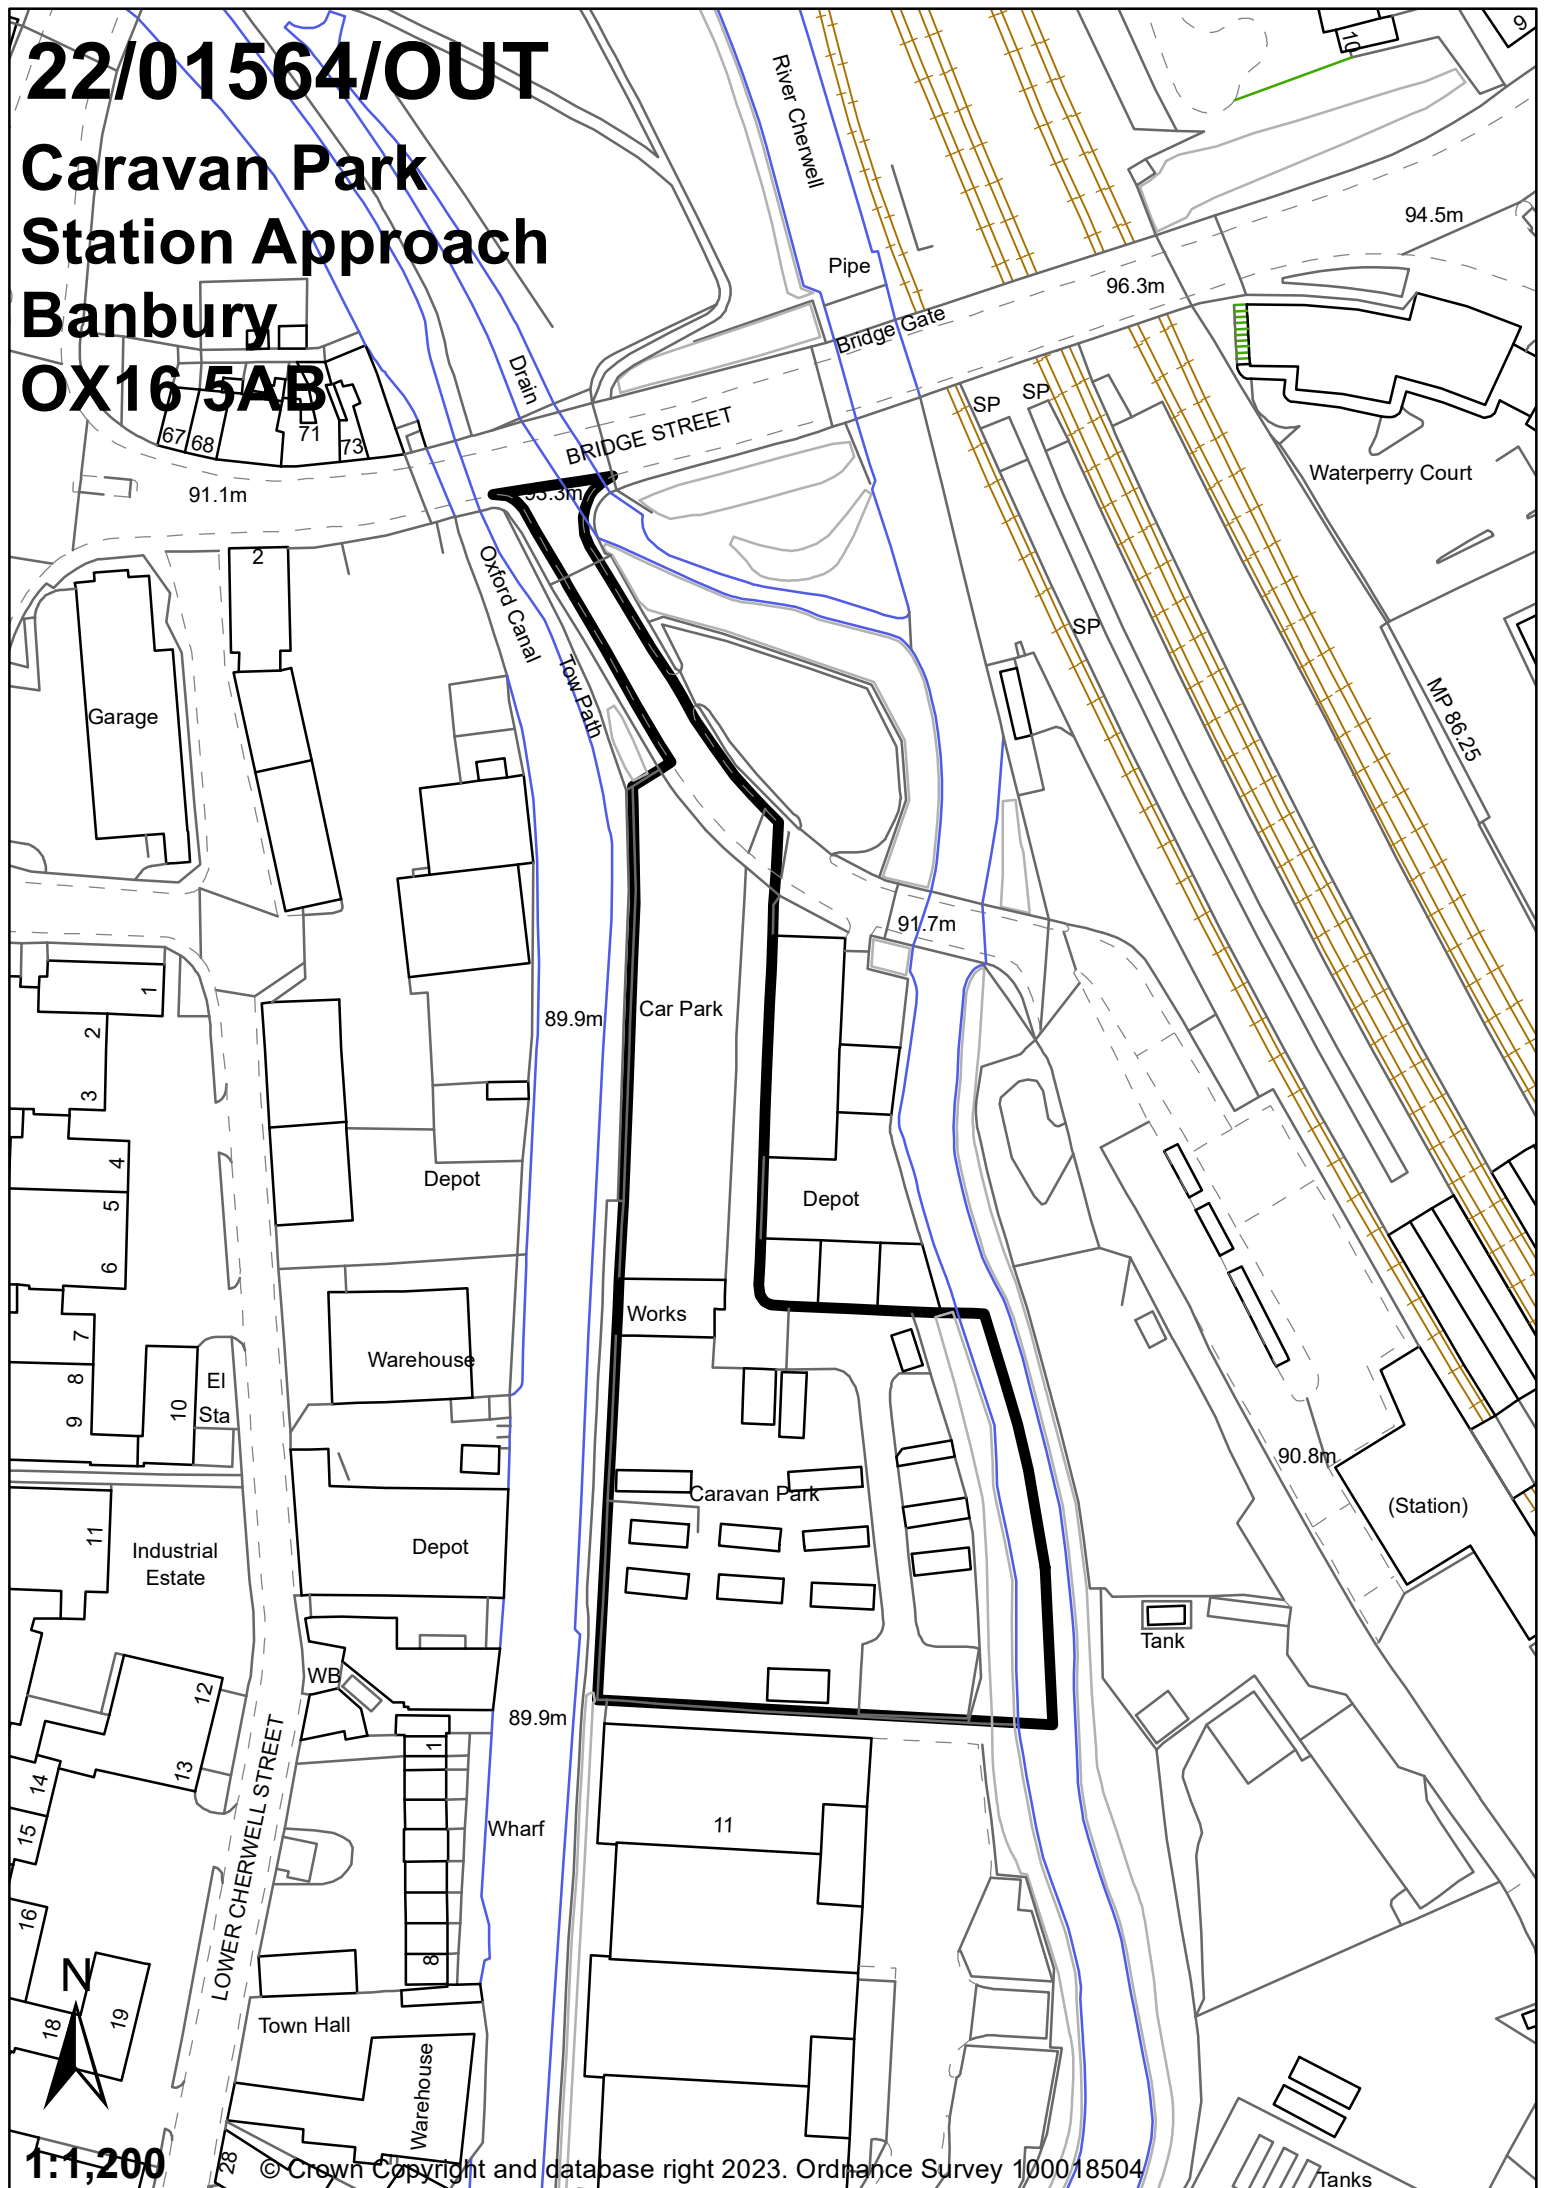

22/01564/OUT

Caravan Park Station Approach Banbury OX16 5AB

1:1,200